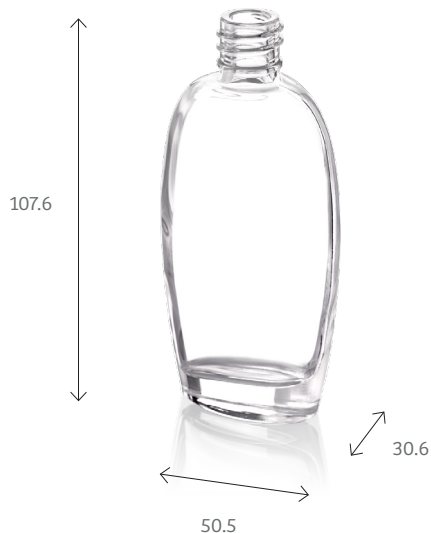

BOTTLE  
**Ellipse** 50 ml

*Collections*  
BY MAISON POCHET

Capacity 7,5 ml 30 ml **50 ml** 100 ml

Refillable 

The oval base and the rounded shoulder give the Ellipse bottle a simple and timeless elegance. It is available in four sizes with different neck finish.

### Technical information

REFERENCE	000617400
SHAPE	Oval base
WEIGHT	90 g
TOTAL HEIGHT	107,6 mm
WIDTH	50,5 mm
DEPTH	30,6 mm
NECK FINISH	Europa 5
TYPE	Screw neck
AVAILABILITY	On order

POCHET du COURVAL