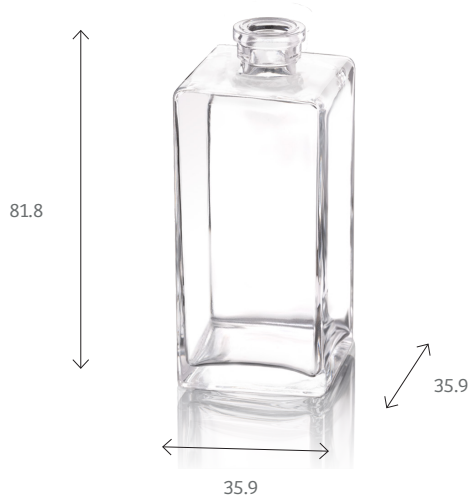

BOTTLE
Cubique 50 ml

Collections
BY MAISON POCHET

Capacity 30 ml **50 ml** 100 ml 200 ml

This Cubic bottle is available in several sizes with and without cap. Its thin walls gives its nobility.

Technical informations

REFERENCE	000070700
SHAPE	Square base
WEIGHT	85 g
TOTAL HEIGHT	81,8 mm
WIDTH	35,9 mm
DEPTH	35,9 mm
NECK FINISH	FEA20
TYPE	Crimp neck
AVAILABILITY	On order

POCHET du COURVAL