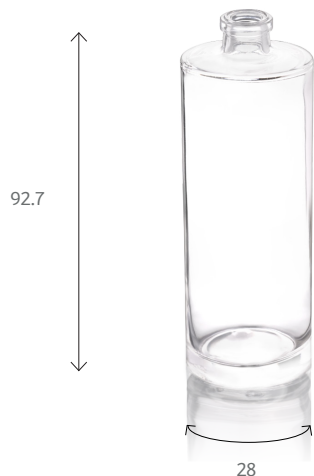

BOTTLE  
**Bambou** 30 ml

*Collections*  
BY MAISON POCHET

Capacity **30 ml** 50 ml 75 ml 100 ml

Lightweight glass 

The Bambou bottle offers lightweight glass thanks to its design with elegant and slender dimensions. There are four sizes available.

### Technical information

REFERENCE	000351001
SHAPE	Round base
WEIGHT	45 g
TOTAL HEIGHT	92,7 mm
DIAMETER	28 mm
NECK FINISH	FEA15
TYPE	Crimp neck
AVAILABILITY	On order

POCHET du COURVAL