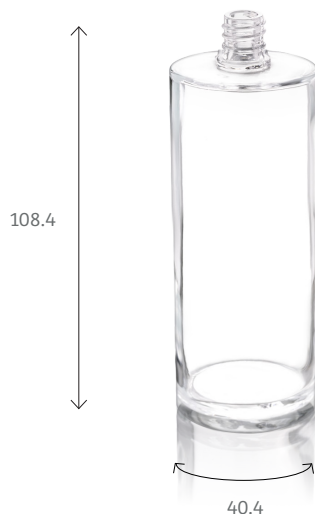

BOTTLE

Bambou 75 ml

Collections
BY MAISON POCHET

Capacity 30 ml 50 ml **75 ml** 100 ml

Lightweight glass  Refillable 

The Bambou bottle offers lightweight glass thanks to its design with elegant and slender dimensions. There are four sizes available.

Technical information

REFERENCE	000575300
SHAPE	Round base
WEIGHT	98 g
TOTAL HEIGHT	108,4 mm
DIAMETER	40,4 mm
NECK FINISH	Europa 5
TYPE	Screw neck
AVAILABILITY	On order

POCHET du COURVAL