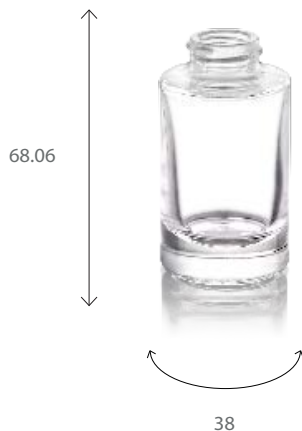

BOTTLE

Equinoxe 30 ml

SERUM

Collections
BY MAISON POCHET

Capacity

30 ml

The Equinoxe cylindrical bottle will give status to your products.

Technical informations

REFERENCE	000879600
WEIGHT	82 g
TOTAL HEIGHT	68,06 mm
DIAMETER	38 mm
NECK FINISH	GCM1 22/400
AVAILABILITY	On order

POCHET DU COURVAL