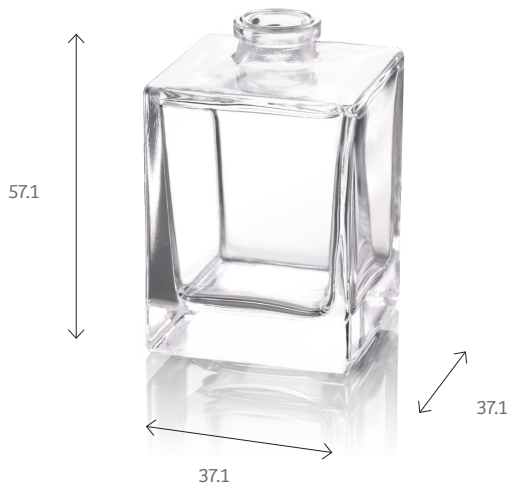

BOTTLE

Madison 30 ml

LOW SHAPE

Collections

BY MAISON POCHET

Capacity

30 ml

This bottle with a square base and sharp edges will be the perfect bottle to enhance a precious content. This bottle also exists in a tall shape.

Technical information

REFERENCE	000804000
SHAPE	Square base
WEIGHT	80 g
TOTAL HEIGHT	57,1 mm
WIDTH	37,1 mm
DEPTH	37,1 mm
NECK FINISH	FEA15
TYPE	Crimp neck
AVAILABILITY	In stock

POCHET du COURVAL