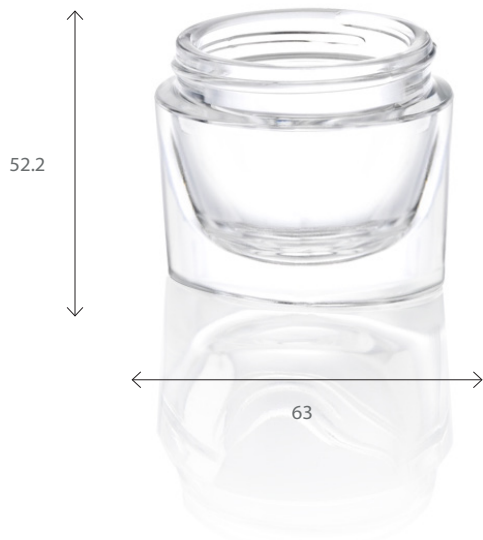

JAR

Conique 50 ml

Collections
BY MAISON POCHET

Capacity

50 ml

Thanks to the simplicity of the Conique jar, all your creations will be perfectly displayed.

Technical informations

REFERENCE	000220500
WEIGHT	169 g
TOTAL HEIGHT	52,2 mm
DIAMETER	63 mm
NECK FINISH	GCM1 58/400
AVAILABILITY	On order

POCHET du COURVAL