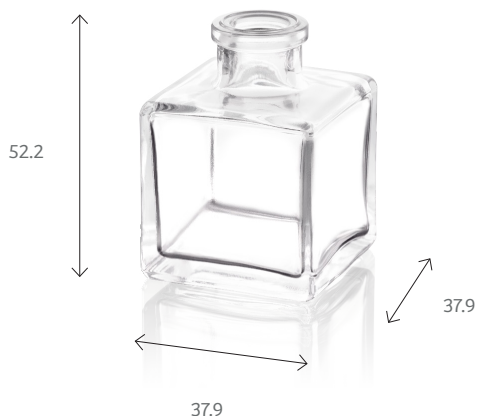

BOTTLE
Cubique 30 ml

Collections
BY MAISON POCHET

Capacity **30 ml** 50 ml 100 ml 200 ml

This Cubic bottle is available in several sizes with and without cap. Its thin walls gives its nobility.

Technical information

REFERENCE	000026701
SHAPE	Square base
WEIGHT	55 g
TOTAL HEIGHT	52,2 mm
WIDTH	37,9 mm
DEPTH	37,9 mm
NECK FINISH	FEA20
TYPE	Crimp neck
AVAILABILITY	On order

POCHET du COURVAL