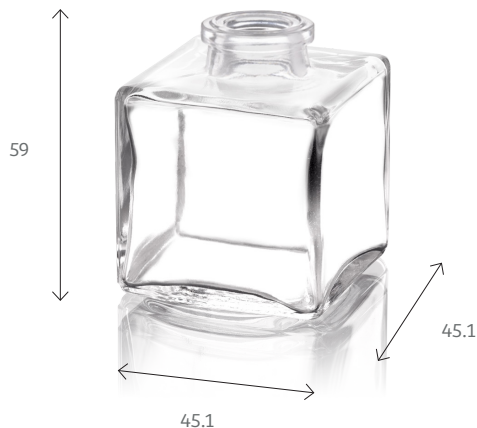

BOTTLE
Cubique 50 ml

Collections
BY MAISON POCHET

Capacity 30 ml **50 ml** 100 ml 200 ml

This Cubic bottle is available in several sizes with and without cap. Its thin walls gives its nobility.

Technical information

| | |
|--------------|-------------|
| REFERENCE | 000806301 |
| SHAPE | Square base |
| WEIGHT | 86 g |
| TOTAL HEIGHT | 59 mm |
| WIDTH | 45,1 mm |
| DEPTH | 45,1 mm |
| NECK FINISH | FEA20 |
| TYPE | Crimp neck |
| AVAILABILITY | On order |