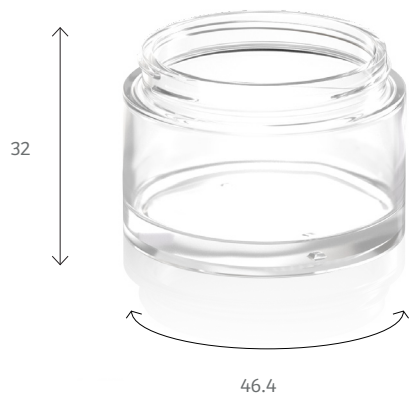

JAR

Equinoxe 200 ml

Collections
BY MAISON POCHET

Capacity 15 ml 30ml 50 ml **200ml**

The Equinoxe cylindrical jar will give status to your products, no matter the size. It comes in four sizes.

Technical information

REFERENCE	000343500
WEIGHT	380 g
TOTAL HEIGHT	63,1 mm
DIAMETER	92,3 mm
NECK FINISH	GCM1 83/400
AVAILABILITY	On order

POCHET du COURVAL