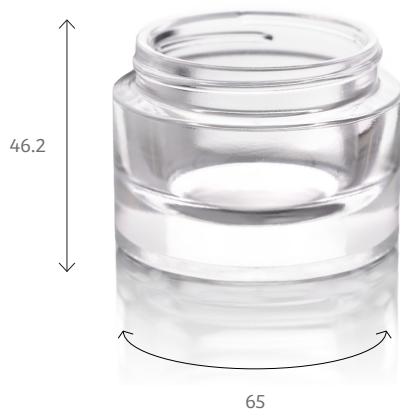

JAR
Equinoxe 50 ml

Collections
BY MAISON POCHET

Capacity 15 ml 30ml **50 ml** 200ml

The Equinoxe cylindrical jar will give status to your products, no matter the size. It comes in four sizes.

Technical information

REFERENCE	000025601
WEIGHT	190 g
TOTAL HEIGHT	46,2 mm
DIAMETER	65 mm
NECK FINISH	GCM1 58/400
AVAILABILITY	In stock

POCHET du COURVAL