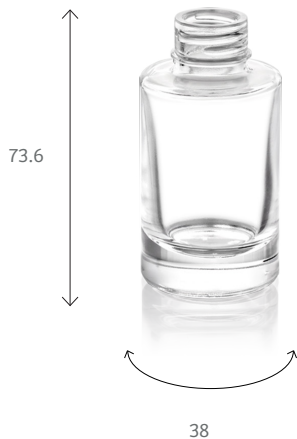

BOTTLE

**Equinoxe** 30 ml

SERUM

*Collections*  
BY MAISON POCHE

Capacity

**30 ml**

The Equinoxe cylindrical bottle will give status to your products.

### Technical informations

---

REFERENCE	000282300
WEIGHT	81 g
TOTAL HEIGHT	73,6 mm
DIAMETER	38 mm
NECK FINISH	GCM1 22/410
AVAILABILITY	On order

POCHET du COURVAL