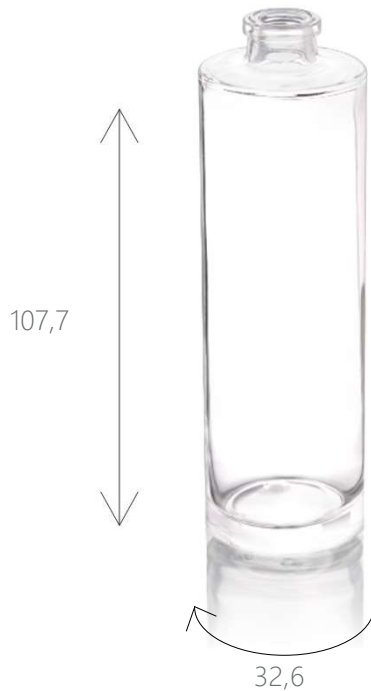

GLASS BOTTLE
Bambou

Collections
BY GROUPE POCHET

Size 30 ml **50 ml** 75 ml 100 ml

Lightweight 

Refillability 

The Bambou glass bottle offers a lightweight glass with its slim and elegant design.

Available in four sizes.

Technical Information

Reference	O20275100
Shape	Cylindrical base
Weight	65 g
Height	107,7 mm
Diameter	32,6 mm
Bague	SNI 15
Type	Screw-neck bottles
Delay	By order

POCHET DU COURVAL