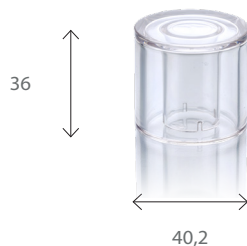

CAP  
**Bambou**

*Collections*  
BY GROUPE POCHE

Capacity      30ml   50 ml   **100 ml**

Our Bambou cap in plastic finishes off your Bambou bottle and brings back the perfumes of yesteryear.

It exists for three capacities: 30ml, 50ml and 100ml.

### Technical informations

MATERIAL	Plastic
SHAPE	Cylindrical
HEIGHT	36 mm
DIAMETER	40,2 mm
DEPTH	40,2 mm
RING	FEA 15
AVAILABILITY	On order

QUALIPAC