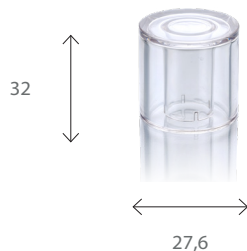

CAP  
**Bambou**

*Collections*  
BY GROUPE POCHET

Capacity **30ml** 50 ml 100 ml

Our Bambou cap in plastic finishes off your Bambou bottle and brings back the perfumes of yesteryear.

It exists for three capacities: 30ml, 50ml and 100ml.

### Technical informations

MATERIAL	Plastic
SHAPE	Cylindrical
HEIGHT	32 mm
DIAMETER	27,6 mm
DEPTH	27,6 mm
RING	FEA 15
AVAILABILITY	On order

QUALIPAC