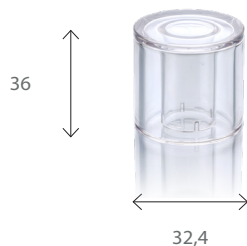

CAP
Bambou

Collections
BY GROUPE POCHET

Capacity 30ml **50 ml** 100 ml

Our Bambou cap in plastic finishes off your Bambou bottle and brings back the perfumes of yesteryear.

It exists for three capacities: 30ml, 50ml and 100ml.

Technical informations

MATERIAL	Plastic
SHAPE	Cylindrical
HEIGHT	36 mm
DIAMETER	32,4 mm
DEPTH	32,4 mm
RING	FEA 15
AVAILABILITY	On order

QUALIPAC