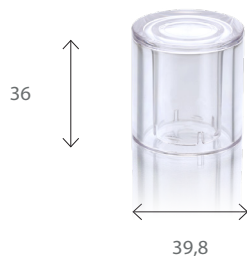

Capacity

50 ml **100 ml**

Our Maeva cap in plastic finishes off your Maeva bottle and brings back the perfumes of yesteryear.

It exists for two capacities: 50ml and 100ml.

Technical informations

MATERIAL	Plastic
SHAPE	Cylindrical
HEIGHT	36 mm
DIAMETER	39,8 mm
DEPTH	39,8 mm
RING	FEA 15
AVAILABILITY	On order