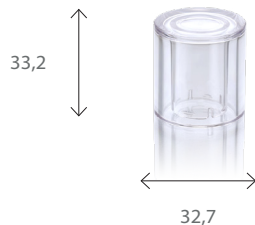

Capacity

50 ml 100 ml

Our Maeva cap in plastic finishes off your Maeva bottle and brings back the perfumes of yesteryear.

It exists for two capacities: 50ml and 100ml.

Technical informations

MATERIAL	Plastic
SHAPE	Cylindrical
HEIGHT	33,2 mm
DIAMETER	32,7 mm
DEPTH	32,7 mm
RING	FEA 15
AVAILABILITY	On order