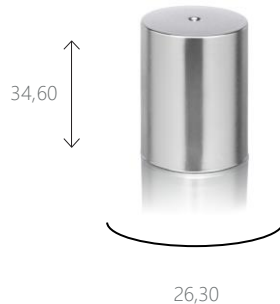

The Joker cap evokes cyclic, ether thinking, with its floating metal disc over the valve. Its purism and visual cleansing makes it a good choice for various fragrance styles.

It is available in one size that can accommodate different bottle capacities.

## TECHNICAL INFORMATION

MATERIALS	Plastic
FORM	Cylindrical
HEIGHT	34,60 mm
DIAMETER	26,30 mm
LENGTH	26,30 mm
RING	FEA 15
AVAILABILITY	On order